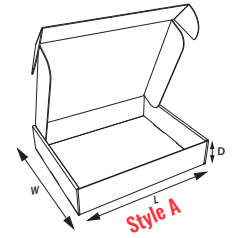

# WHITE DIECUT MAILERS

Inside dimension (inches)

BOX CODE	LENGTH	WIDTH	DEPTH	ITEM DESCRIPTION	BUNDLE QUANTITY
CB1490	4 1/2	3 3/8	1	Style C	50
CB1500	5	3	2	Style C	50
CB1510	5	4 1/2	3 1/2	Style B	50
CB1515	6	3 5/8	2 1/8	Style B (fits 500 business cards)	50
CB1525	7 1/4	3 3/4	2 1/4	Style C	50
CB1540	9	3	3	Style C	50
CB1545	9	6	1	Style D	50
CB1550	9 1/2	8	2 1/4	Style C	50
CN6110	10	10	1 3/4	Pizza Box	50
CB1605	11 1/4	8 3/4	2 1/8	Style C (fits 8 1/2 x 11 paper)	50
CB1610	11 1/4	8 3/4	3	Style C (fits 8 1/2 x 11 paper)	50
CB1615	11 1/4	8 3/4	4	Style C (fits 8 1/2 x 11 paper)	50
CB6112	12	12	1 3/4	Pizza Box	50
CB1750	12 1/4	9 5/8	2 7/8	Style A	50
CB1800	12 1/8	9 5/8	4 3/16	Style B (fits #10 envelopes)	50
CB1840	13	10	2	Style C	50
CN6114	14	14	2	Pizza Box	50
CB1900	15 1/4	10 1/2	3	Meat/ Steak Box	50

# SEAFOOD BOXES

Inside dimension (inches)

BOX CODE	LENGTH	WIDTH	DEPTH	ITEM DESCRIPTION	BUNDLE QUANTITY
CF1050	30	14	7	50Z Bottom Unwaxed	480
CF1051	30	14	7	50Z Top Unwaxed (printed)	480
CF1055	30	14	7	50Z Bottom waxed, gusseted	480
CF2000	47	39	30	1000lb 1-pc Tote	50
CF2020	47	39	30	1000lb 2-pc Tote (Heavy Duty)	25