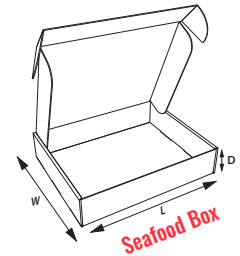

# WHITE DIECUT MAILERS

Inside dimension (inches)

BOX CODE	LENGTH	WIDTH	DEPTH	ITEM DESCRIPTION	BUNDLE QUANTITY
CB1490	4 1/2	3 3/8	1	Style C	50
CB1500	5	3	2	Style C	50
CB1510	5	4 1/2	3 1/2	Style B	50
CB1515	6	3 5/8	2 1/8	Style B (fits 500 business cards)	50
CB1525	7 1/4	3 3/4	2 1/4	Style C	50
CB1540	9	3	3	Style C	50
CB1545	9	6	1	Style D	50
CB1550	9 1/2	8	2 1/4	Style C	50
CN6110	10	10	1 3/4	Pizza Box	50
CB1605	11 1/4	8 3/4	2 1/8	Style C (fits 8 1/2 x 11 paper)	50
CB1610	11 1/4	8 3/4	3	Style C (fits 8 1/2 x 11 paper)	50
CB1615	11 1/4	8 3/4	4	Style C (fits 8 1/2 x 11 paper)	50
CB6112	12	12	1 3/4	Pizza Box	50
CB1750	12 1/4	9 5/8	2 7/8	Style A	50
CB1800	12 1/8	9 5/8	4 3/16	Style B (fits #10 envelopes)	50
CB1840	13	10	2	Style C	50
CN6114	14	14	2	Pizza Box	50
CB1900	15 1/4	10 1/2	3	Meat/ Steak Box	50

# SEAFOOD BOXES

Inside dimension (inches)

BOX CODE	LENGTH	WIDTH	DEPTH	ITEM DESCRIPTION	BUNDLE QUANTITY
CF1050	30	14	7	50Z Bottom Unwaxed	480
CF1051	30	14	7	50Z Top Unwaxed (printed)	480
CF1055	30	14	7	50Z Bottom waxed, gusseted	480
CF2000	47	39	30	1000lb 1-pc Tote	50
CF2020	47	39	30	1000lb 2-pc Tote (Heavy Duty)	25